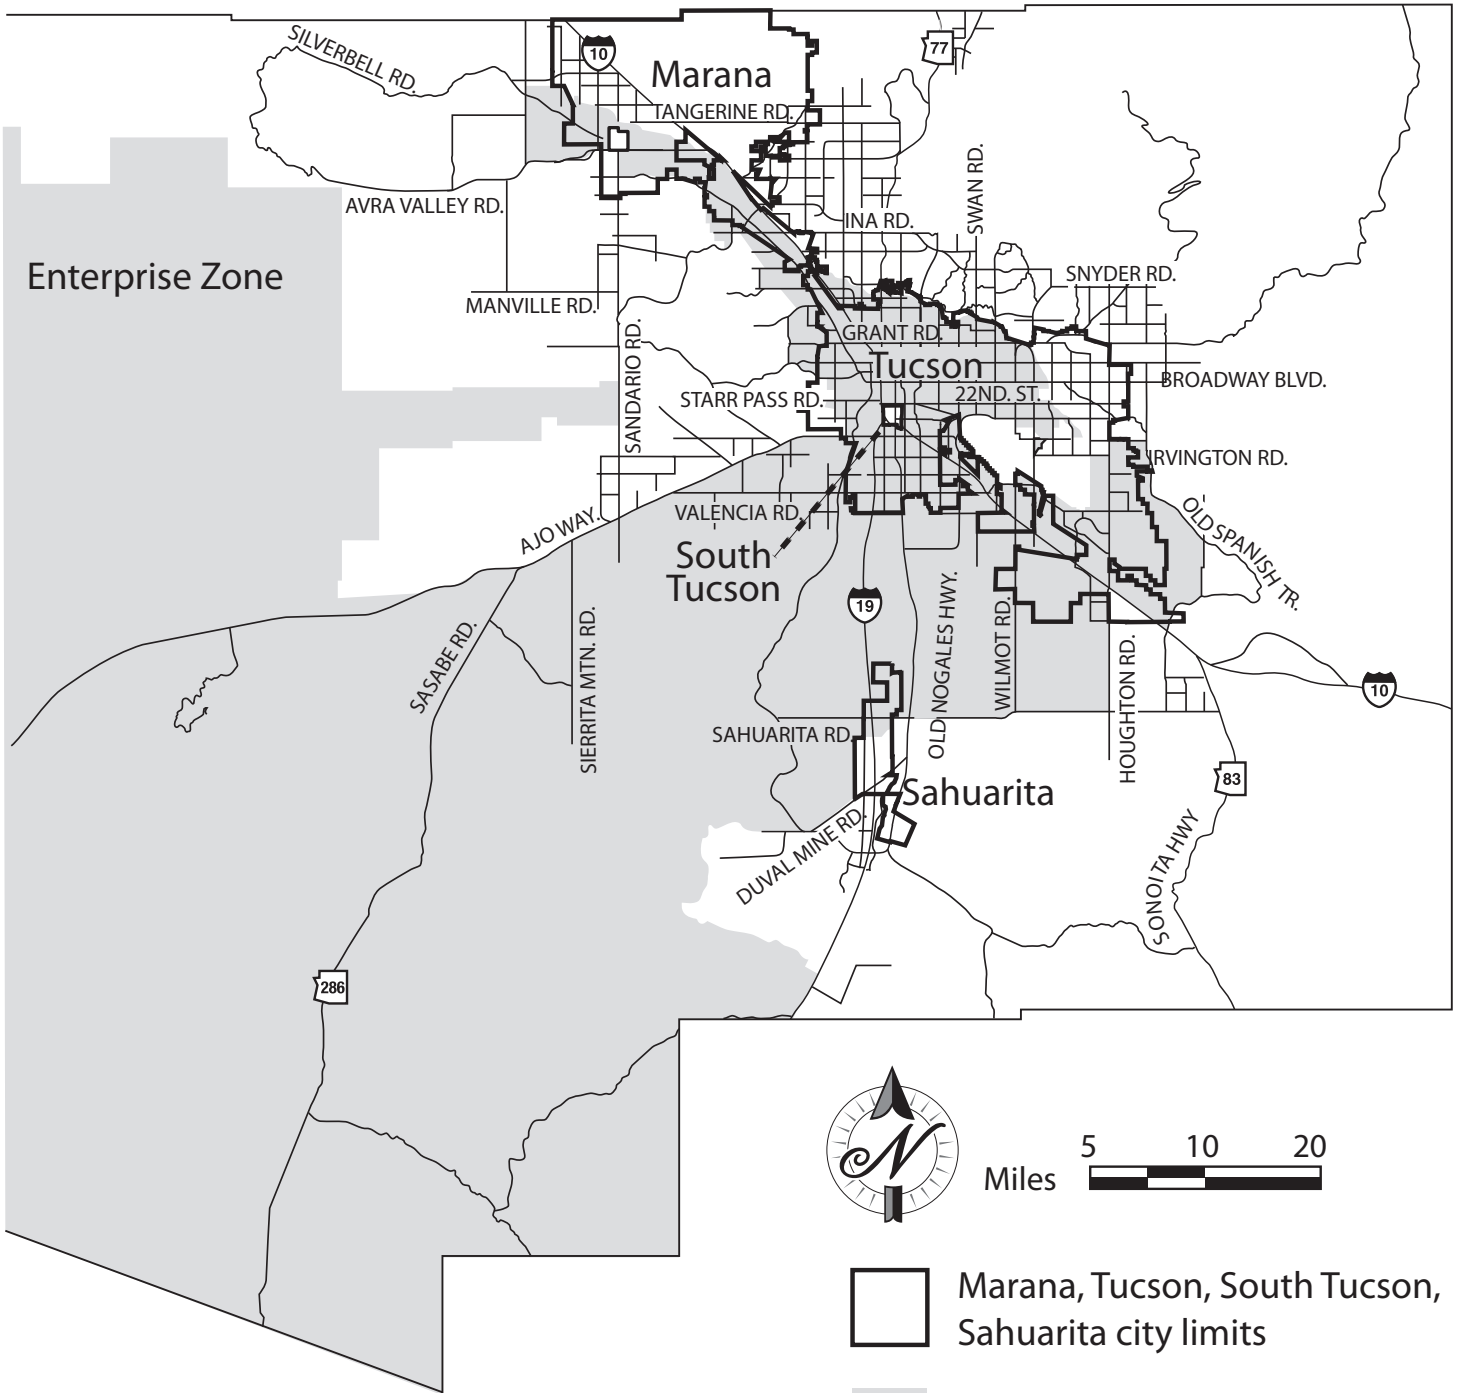

# Tucson Pima Enterprise Zone

Miles 5 10 20

□ Marana, Tucson, South Tucson, Sahuarita city limits

■ Tucson Pima Enterprise Zone

Effective 1/1/04 through 12/31/08. Only portions of Pima County are within the Enterprise Zone. Included are the following communities: Marana, Oro Valley, Sahuarita, South Tucson, Tucson, Tohono O'odham and Pascua Yaqui reservations.

To find out if an address is in the Enterprise Zone log on to:  
[www.commerce.state.az.us/finance/ezloc.asp](http://www.commerce.state.az.us/finance/ezloc.asp)